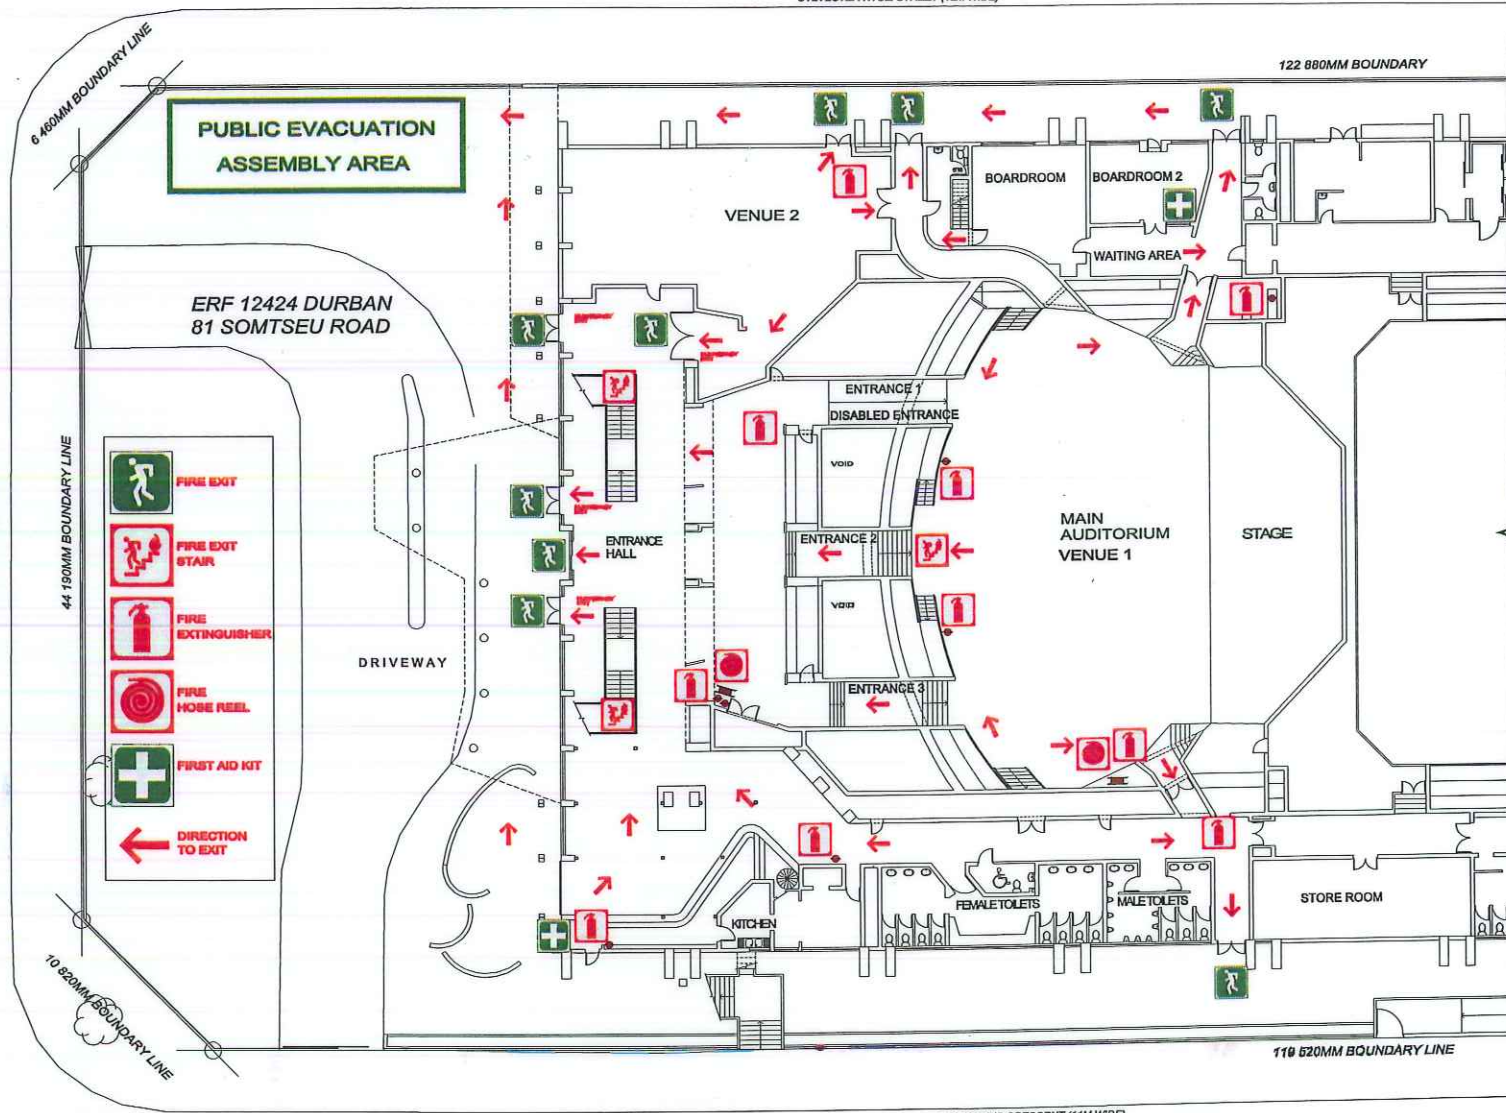

SYLVESTER NTULI STREET (12M WIDE)

122 880MM BOUNDARY

SOMTSEU ROAD (19M WIDE)

44 190MM BOUNDARY LINE

LEGEND

- FIRE EXIT
- FIRE EXIT STAIR
- FIRE EXTINGUISHER
- FIRE HOSE REEL
- FIRST AID KIT
- DIRECTION TO EXIT

DRIVEWAY

KITCHEN

SOL HARRIS CRESCENT (11M WIDE)

119 620MM BOUNDARY LINE

GROUND FLOOR PLAN
SCALE 1:100

olive
CONVENTION CENTRE
A COMPANY OF P&P GROUP

www.oliveconventioncentre.co.za
Tel: 031 337 1110 Fax: 031 337 1171